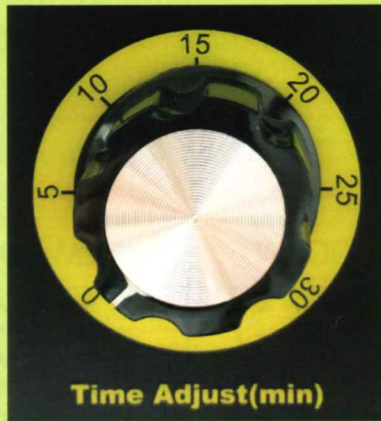

好評
発売中

Pull-up this handle for cassette moving up and down.	Pull-up this handle for cassette moving up and down.
Pull-up this handle for cassette moving up and down.	Pull-up this handle for cassette moving up and down.
Pull-up this handle for cassette moving up and down.	Pull-up this handle for cassette moving up and down.

⚠️ 📖 CE